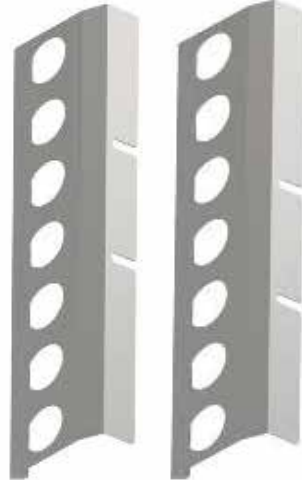

# AIR CLEANER PANELS

Crafted from 304 Corrosion Resistant #8 Non-Directional Stainless-Steel Finish, the Iowa Customs Kenworth Air Cleaner Panels adds the perfect detail to your rig! Available in multiple hole configurations, light hole counts and fitments. Please refer to our fitment guide for correct fitment.

IC267023-14

IC267024-14

IC267025-14

KENWORTH  
FITMENT  
GUIDE

KENWORTH

**304 CORROSION RESISTANT**  
304 Stainless Steel | Rust Free | Weather Proof

## PRODUCT INFORMATION

Part #	Product	Size	Location	Light Holes	Finish	Fitment
IC267022-14	Air Cleaner Light Panels	15 in.	Back Side	(6) 2 in.	#8 304 Polished Stainless Steel	See QR Code
IC267023-14	Air Cleaner Light Panels	19 7/8 in.	Front Side	(6) 2 in.	#8 304 Polished Stainless Steel	See QR Code
IC267024-14	Air Cleaner Light Panels	15 in.	Back Side	(7) 2 in.	#8 304 Polished Stainless Steel	See QR Code
IC267025-14	Air Cleaner Light Panels	15 in.	Front Side	(7) 2 in.	#8 304 Polished Stainless Steel	See QR Code